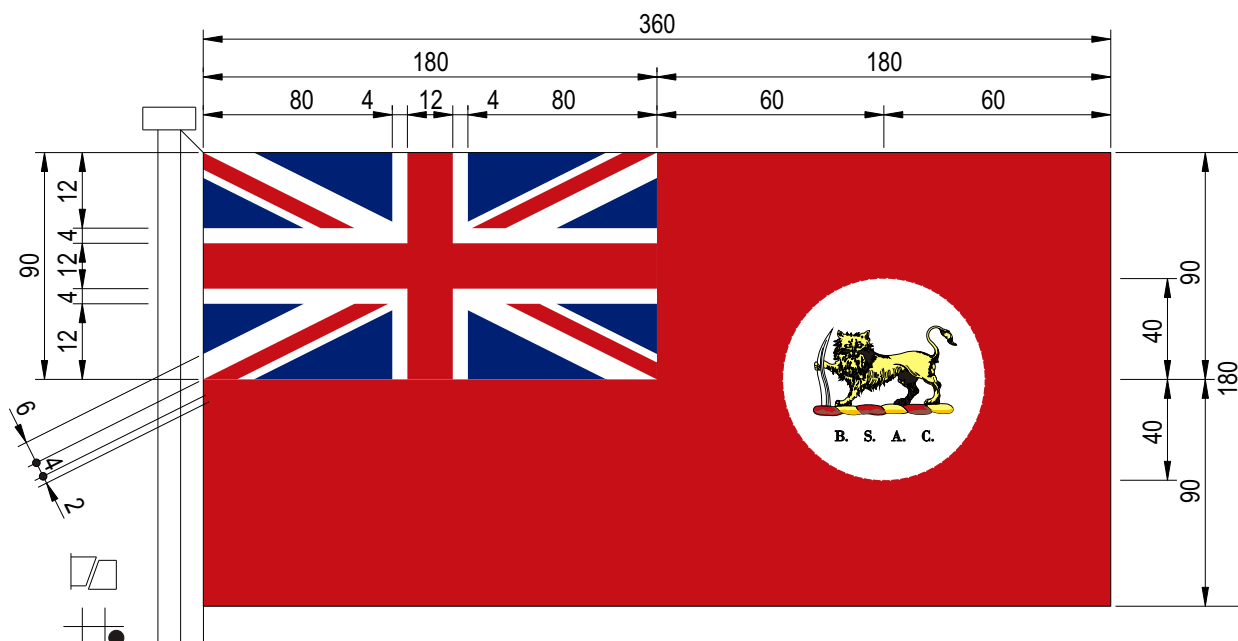

SOUTHERN AFRICAN VEXILLOLOGICAL ASSOCIATION  
FLAG SPECIFICATION SHEET

British South Africa Company

Colonial red ensign 1902 - 1923

DATA		COLOUR SPECIFICATIONS					
		Colour	Pantone	C	M	Y	K
Usage:	Colonial red ensign	Red	186c	0	91	76	6
Ratio:	1 : 2	Royal Blue	280c	100	72	0	18.5
Adopted:	11 Nov 1902						
Abolished:	30 Sep 1923						
Designer:	-						

#### HISTORY AND SYMBOLISM

In a German cigarette card flag series from the late 1920's, the BSA Company red ensign is depicted with the crest and black letters within a white roundel on the fly.

Sources: "The Flags of the British South Africa Company, 1890-1923" by Bruce Berry (ICV Lecture, 1993)